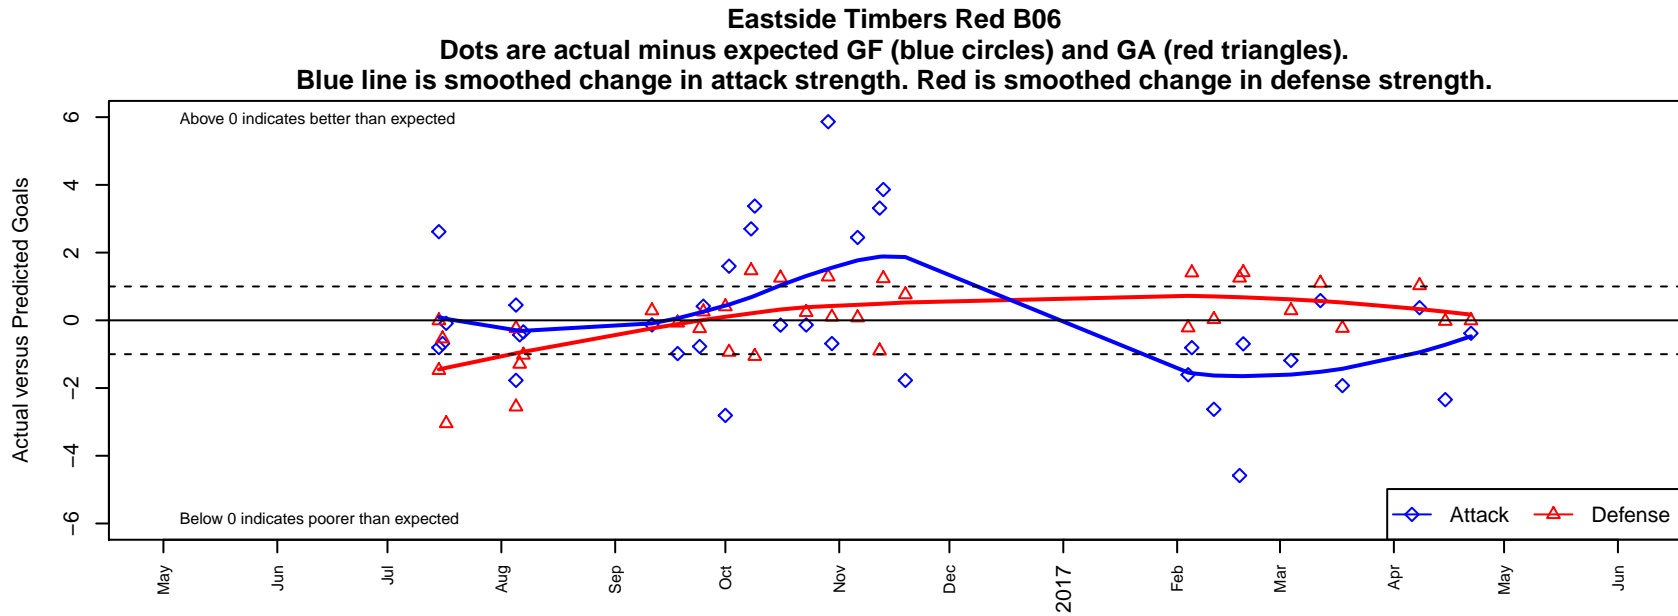

Eastside Timbers Red B06

Eastside United FC
 Gresham, OR
 B06 total strength=989
 attack=2.73 defense=1.36
 fall league = PTT B06 Div 1 Green
 spr league = Spr OYS B06 Premier White
 notes= ManU

alt names used:
 ET 06 Red
 ET Red B06
 EastSide Timbers 06B Red
 EastSide Timbers 06B Red
 EastSide Timbers 06B Red
 EastSide Timbers 06B Red

Venues played:
 2016 Beaverton Cup BU11 Gold
 2016 Mt Hood Challenge U11 Gold
 2016 PTT B06 Division 1 Green
 2016 OYS Presidents Cup B06
 2016 Spr OYS B06 Premier White
 2016 OYS State Cup B06

**attack and defense variance (black dot)
relative to other teams
and top 10 in region**