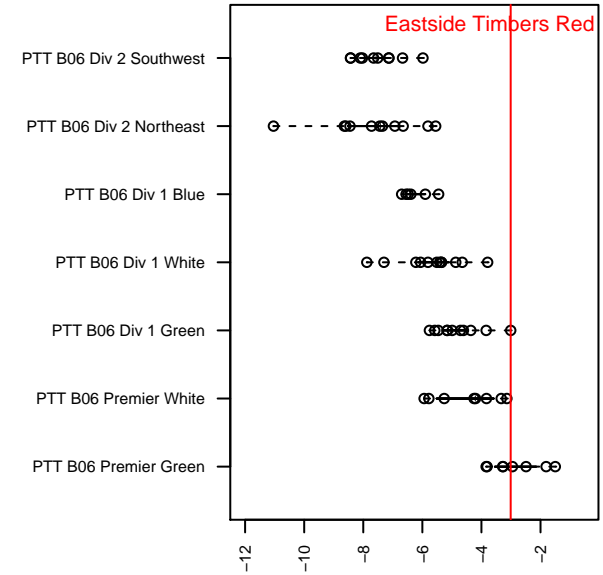

**attack and defense rating
relative to others at age
and all opponents in last 13 months**